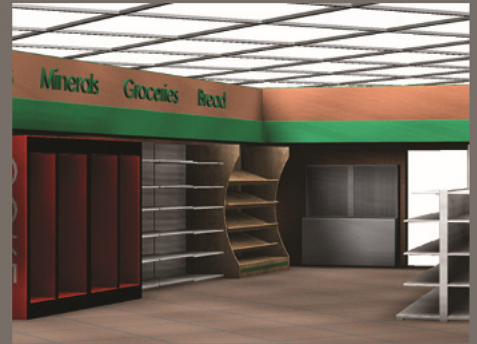

CAD DESIGN SERVICES / DRAFTING

(2D & 3D CAD DRAWINGS):

With over 10 years experience in producing high quality, complex CAD drawings for both the manufacturing and construction industries we know we can offer you a drafting service that will exceed your expectations.

Using state of the art 2D & 3D CAD Software, our consultant designers are professional, experienced and are fully qualified in Industrial Design and Architectural Drafting.