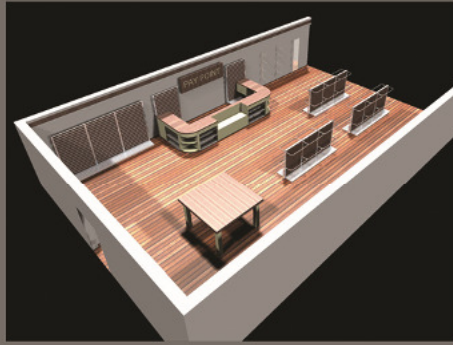

CAD DESIGN SERVICES / DRAFTING

(2D & 3D CAD DRAWINGS):

With over 10 years experience in producing high quality, complex CAD drawings for both the manufacturing and construction industries we know we can offer you a drafting service that will exceed your expectations.

Using state of the art 2D & 3D CAD Software, our consultant designers are professional, experienced and are fully qualified in Industrial Design and Architectural Drafting.