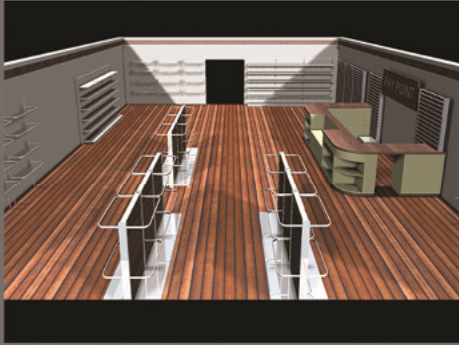

CAD DESIGN SERVICES / DRAFTING

(2D & 3D CAD DRAWINGS):

With over 10 years experience in producing high quality, complex CAD drawings for both the manufacturing and construction industries we know we can offer you a drafting service that will exceed your expectations.

Using state of the art 2D & 3D CAD Software, our consultant designers are professional, experienced and are fully qualified in Industrial Design and Architectural Drafting.